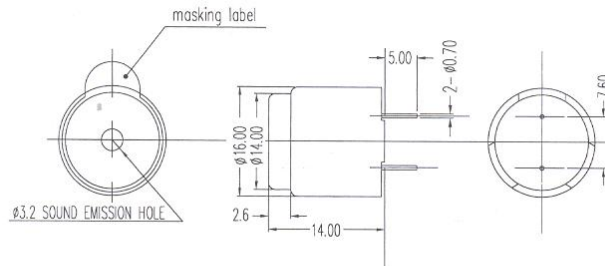

Product Data Sheet Part No. WT-1601 Washable Type

DIMENSIONS

φ 16 × H14

UNIT : mm
TOLERANCE : ±0.3
HOUSING MATERIAL : PBT

Type	Unit	
Color		Black
Rated Voltage	(V)	1.5
Operating Voltage	(V)	1-2
Current Consumption	(mA)	MAX.12
Coil Resistance	(Ω)	27±3
Sound Output (Min)	(dB)	80
Resonance Frequency	(Hz)	2048±200
Operating Temp	(C)	-20~+60
Storage Temp	(C)	-30~+70
Weight	(g)	7
Terminal		PIN TYPE
Dimension	mm	16 x H14
*applied voltage: Rated Voltage, 1/2 duty, square wave		
*distance for measurement 10cm		