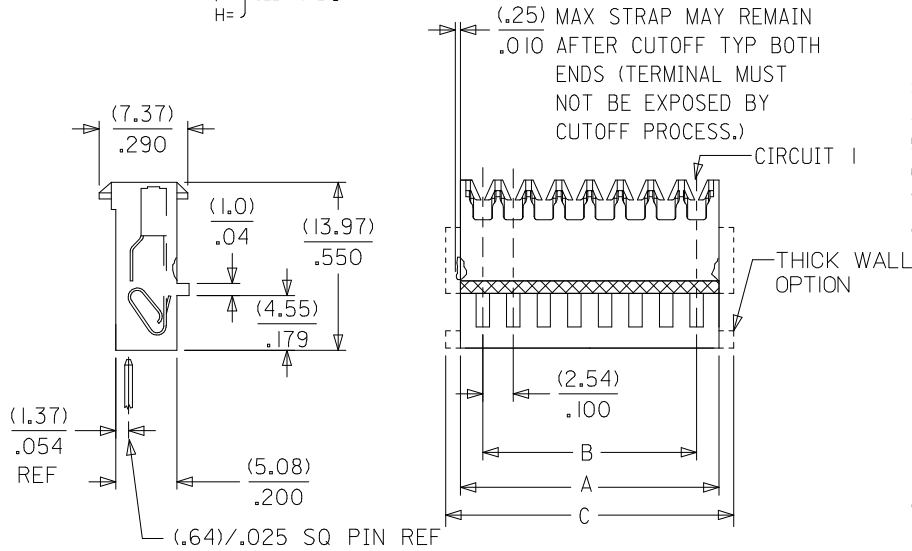

This document was generated on 05/19/2010

PLEASE CHECK WWW.MOLEX.COM FOR LATEST PART INFORMATION

ENGINEERING NUMBERING SYSTEM
SEE SHEET 17 FOR PARTS WITH VOIDS

NOTES

- MATERIAL: UNFILLED NYLON, UL94V-2, MOLDED MATERIAL (CLEAR)
- FINISH:
 - (102) OVERALL TIN: (0.00508)/(0.00200 MIN OVER (0.00254)/(0.00100 MIN COPPER.
 - (208) SELECT GOLD: (0.00038)/(0.00015 MIN, * SELECT TIN: (0.00254)/(0.00100 MIN, OVERALL NICKEL UNDERPLATE: (0.00127)/(0.00050 MIN.
 - (228) SELECT GOLD: (0.00076)/(0.00030 MIN, * SELECT TIN: (0.00254)/(0.00100 MIN, OVERALL NICKEL UNDERPLATE: (0.00127)/(0.00050 MIN.
 - (501) OVERALL GOLD: (0.00051)/(0.00020 MIN OVER (0.00076)/(0.00030 MIN NICKEL
 - (502) OVERALL GOLD: (0.00051)/(0.00020 MIN OVER (0.00127)/(0.00050 MIN NICKEL.
 - (503) OVERALL GOLD: (0.00076)/(0.00030 MIN OVER (0.00127)/(0.00050 MIN NICKEL.
 - (P909) OVERALL TIN: (0.00254)/(0.00100 MIN. *THE PRIMARY SHIPPING CARTON WILL BE LABELED COMPLIANT TO RoHS DIRECTIVE 2002/95/EC AND ELV ANNEX II OF DIRECTIVE 2000/53/EC*. CARTONS WITHOUT THIS LABEL MAY CONTAIN PRODUCT WITH TIN/LEAD PLATINGS.
- PRODUCT SPECIFICATION: PS-7720-001
- PACKAGING: BULK PK-7720-001 SEE CHART
- THESE HOUSINGS ARE FOR USE WITH SINGLE 22 AWG WIRE TERMINATION ONLY
- COLOR STRIPE TO RUN LENGTH OF RIB AS SHOWN (SEE CHART FOR COLOR)
- SEE APPLICATION SPEC SMES-7720-0002 FOR ADDITIONAL INFORMATION.
- WIRE SPECIFICATIONS: SEE SMES-7720-0002 (INSUL. DIA (1.52)/(0.060 MAX)
 - SLOT SIZE A FOR USE WITH: 26 AWG SOLID, STRANDED TINNED
 - SLOT SIZE B FOR USE WITH: 28 AWG SOLID, STRANDED TINNED, AND STRANDED TOPCOAT
 - SLOT SIZE H FOR USE WITH: 24 AWG SOLID, STRANDED TINNED, AND STRANDED TOPCOAT
 - SLOT SIZE F FOR USE WITH: 26 AWG STRANDED TOPCOAT
 - 22 AWG STRANDED TINNED
- THIS PART CONFORMS TO CLASS B REQUIREMENTS OF COSMETIC SPECIFICATION PS-45499-002.