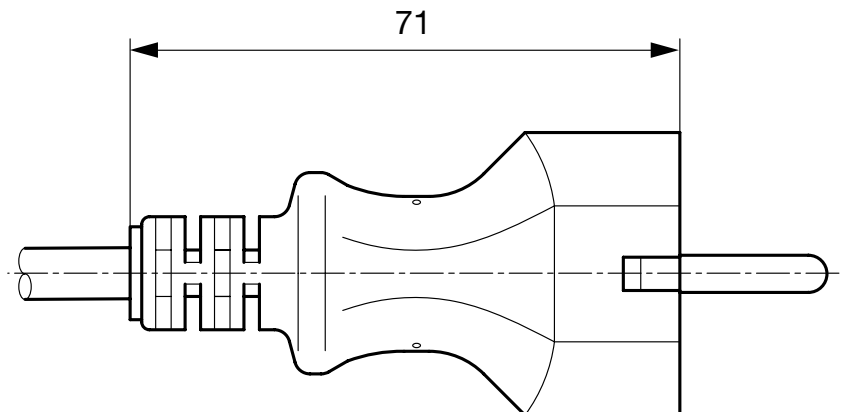

Power Supply Cord with Shako Power (Mains) Plug, Straight

new

CEE 7 / VII / DIN
49441-R2**Description**

Power Supply Cord, Protection class I, Pin temperature 70 °C, Cable

Approvals

- VDE License Number: 40015128

Dimensions

36.6 mm

Config. Code

Product Configurator

4370 - R - Type - D - Length

The characters are placeholders for the correspondingly keys of selections from the key tables.
Typ steht für die Dose bzw. 2. Seite, Länge ist die Leitungslänge in mm.

4370 - R - Type - D - Length = cord type

cord type	Configuration key
H03VV-F 3G0,75mm ²	C
H05VV-F 3G0,75mm ²	G
H05RR-F 3G0,75mm ²	H
H05VV-F 3G1,0mm ²	I

Cord definition is detailed in general product information XXX

standard color: black

4370 - R - Type - D - Length = Cord length

Cord length
zzzz, 000500, 001000, 001500, 002000, 002500, 003000, 005000

Cord length in mm

Packaging unit

100 Pcs