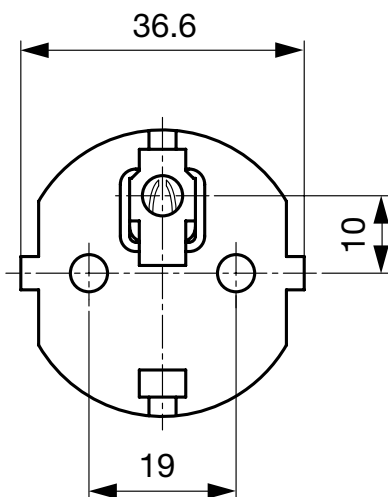

Power Supply Cord with Shako Power (Mains) Plug, Straight

new

CEE 7 / VII / DIN
49441-R2**Description**

Power Supply Cord, Protection class I, Pin temperature 70 °C, Cable

Approvals

- VDE License Number: 40015128

Dimensions

36.6 mm

Config. Code

Product Configurator

4370 - R - Type - D - Length

The characters are placeholders for the correspondingly keys of selections from the key tables.
Typ steht für die Dose bzw. 2. Seite, Länge ist die Leitungslänge in mm.

4370 - R - Type - D - Length = cord type

cord type	Configuration key
H03VV-F 3G0,75mm ²	C
H05VV-F 3G0,75mm ²	G
H05RR-F 3G0,75mm ²	H
H05VV-F 3G1,0mm ²	I

Cord definition is detailed in general product information XXX