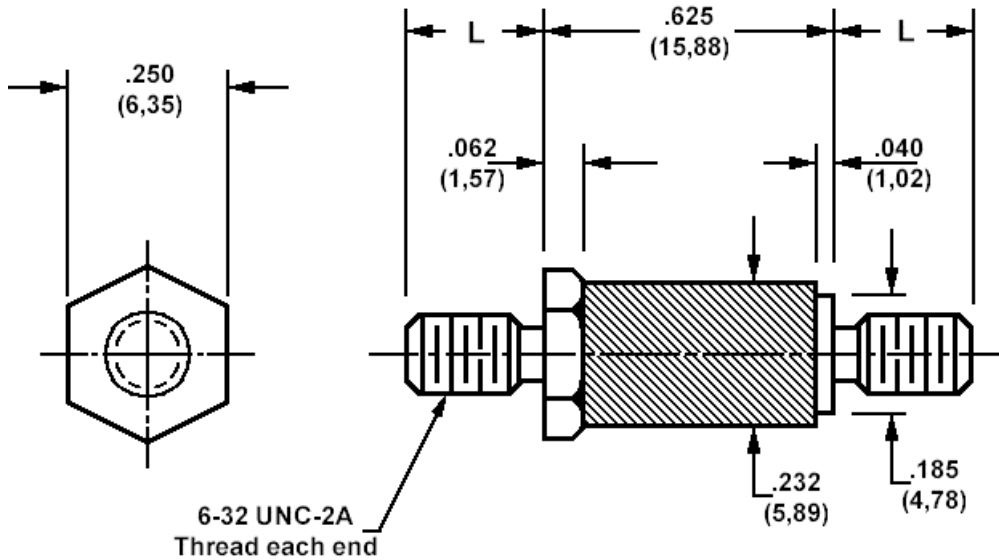

## 352-4615 Spacer/Stand-off, insulated, threaded

### How to order code

**352-4615-XX-07-16**

Basic Part No XX = L dimension

DIMENSIONS (XX)		
	(XX)	L
352-4615	-01	.219 (5,56)
	-02	.250 (6,35)
	-03	.375 (9,53)

MATERIALS		
Component	Material	Finish
Studs	Brass	Cadmium (plus Chromate)
Insulator	Diallyl Phthalate	Blue