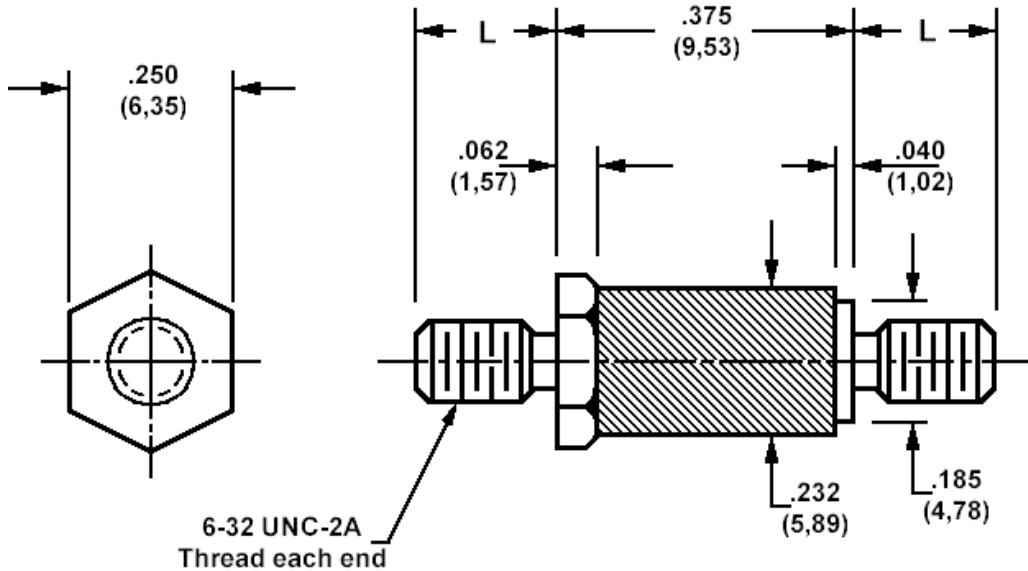

352-4611 Spacer/Stand-off, insulated, threaded

How to order code
352-4611-XX-07-16
 Basic Part No XX = L dimension

DIMENSIONS (XX)		
	(XX)	L
352-4611	-01	.219 (5,56)
	-02	.250 (6,35)
	-03	.375 (9,53)

MATERIALS		
Component	Material	Finish
Studs	Brass	Cadmium (plus Chromate)
Insulator	Diallyl Phthalate	Blue

Other colour insulators available on request

ADDITIONAL SPECIFICATIONS	
Dielectric Withstanding Voltage (VRMS)	6000
Capacitance (pF)	.7