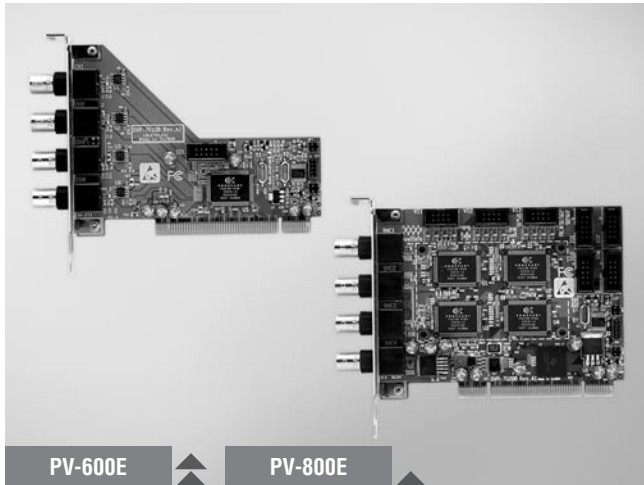

PV-600E PV-800E

4-ch MPEG-4 Video Capture Card with PowerView

16-ch MPEG-4 Video Capture Card with PowerView

Features

- 4 or 16 channel composite inputs with MPEG-4 compression
- Able to mix PV-600E with PV-800E card stacks for up to 24 channels per PC
- 30/25 fps (NTSC/PAL) or 120/100 fps (NTSC/PAL) at D1 resolution for recording and display
- Conexant fusion 878A video capture chips on board
- Support ADAM-4055 8DI/8DO Module
- Bundled with PowerView 6000 advanced surveillance software
- Supports Watchdog function

Introduction

The PV-600E and PV-800E digital video surveillance kits are MPEG-4 compression, PCI-bus video capture cards. With the use of PowerView 6000 surveillance software, PV-600E and PV-800E can provide 4-channel and 16-channel video monitoring capability at D1 resolution for recording and display. For large-scale application, users can mix PV-600E with PV-800E card stacks for up to 24 channels per PC. PowerView 6000 software provides integrated digital recording, network monitoring, video backup, alarm notification and security control.

Specifications

Video

- **Video Standard** Composite for NTSC/PAL
- **Video Input** 4 or 16 BNC connectors
- **Resolution** 352 x 240, 704 x 240 and 704 x 480 (NTSC)
352 x 288, 704 x 288 and 704 x 576 (PAL)
- **Max Recording Rate** PV-600E: 30/25 fps (CIF) for all channels*
PV-800E: 120/100 fps (CIF) for all channels*
- **Display Rate** PV-600E: 30/25 fps (CIF) for all channels*
PV-800E: 120/100 fps (CIF) for all channels*
- **Video Compression** MPEG-4 Software Compression
- **Video Output** Multiple YCrCb, RGB, and YUV planar formats supported

Physical Characteristics

- **Host Interface** PCI V2.2
- **DI/O** Support ADAM-4055 8DI/8DO Module
- **Operating Temperature** -10 ~ 60° C (14 ~ 140° F)
- **Storing Temperature** -20 ~ 70° C (-4 ~ 158° F)
- **Dimensions** 125.38 x 97.25 mm (4.87" x 3.82")
- **Application software** PowerView 6000
- **Operating System** Supports Windows XP/XPe and Windows 2000