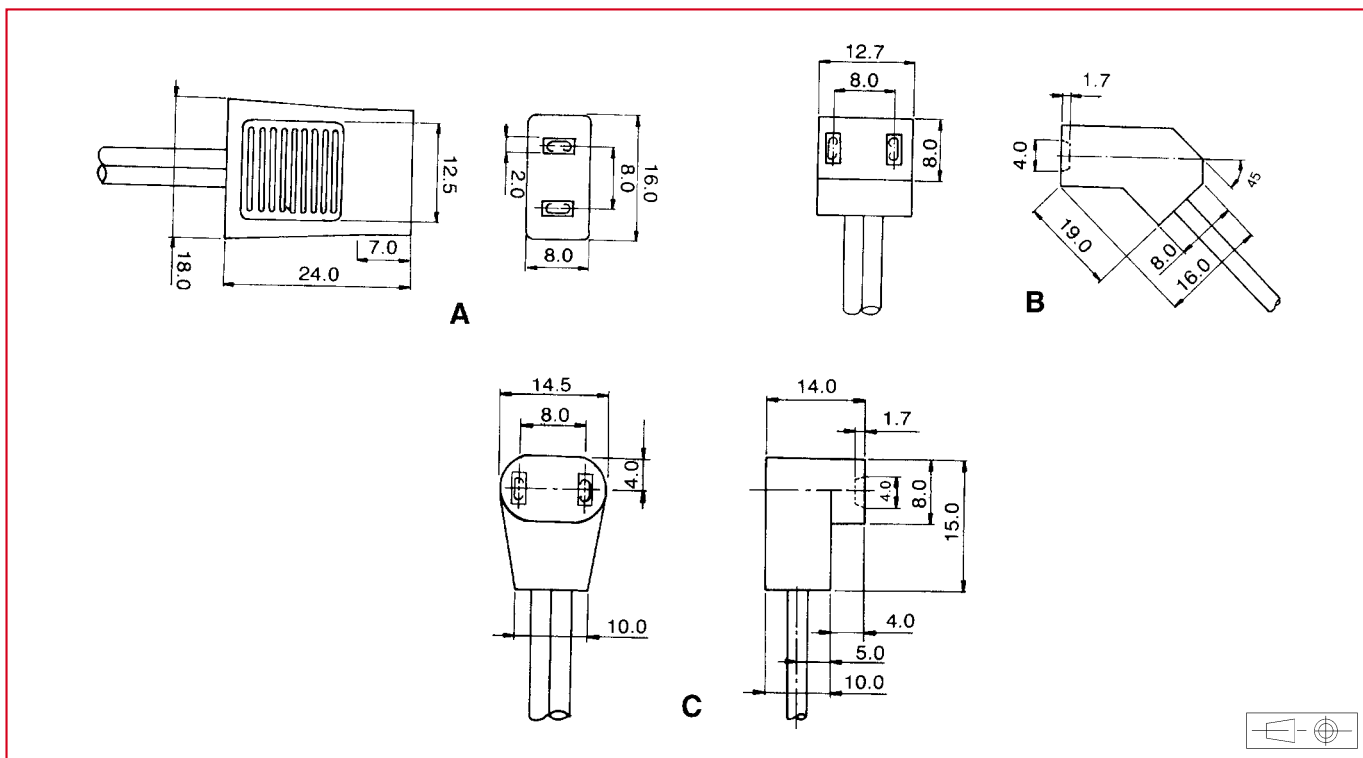

- These different models will allow a maximum suitability to your mounting
- These cords make the maintenance of fans easier
- They can be accommodated on the following fan series :
98-99-113-125-129-133-141-144-148-154-583 fitted with 2,8 FASTON terminals (0,5 thick)

Part number	Model	Lenght
		L
9601-36/36	A	1000 mm + or - 100
9601-36	B	1000 mm + or - 100
9601-36/3M	B	3000 mm + or - 100
9601-36/60	B	1500 mm + or - 100
9601-36/90	C	1000 mm + or - 100