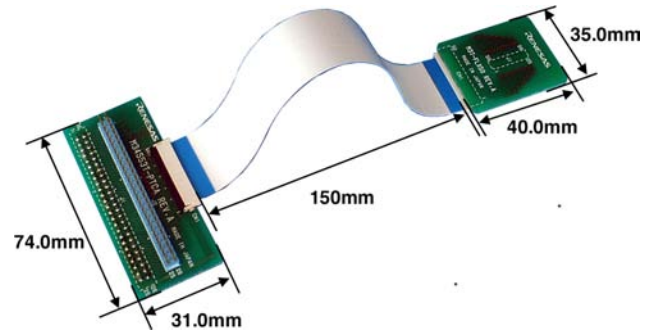

M34553T-PTCA

50-pin Narrow-Pitch Connector Converter Board for M34552T2-CPE
(for 4553, 4556 Group)

Function

This converter connects 50-conductor normal-pitch pin on compact emulator M34552T2-CPE for 4552, 4553 and 4556 group to 50-pin Narrow-pitch Connector .

Package Components

- M34553T-PTCA
- User's manual

External View and Dimensions

[Ordering Information] See Appendix H "Ordering Information".