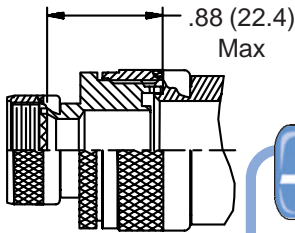

380-018
EMI/RFI Non-Environmental Backshell
with Strain Relief
Type E - Rotatable Coupling - Low Profile

**CONNECTOR
 DESIGNATORS
 A-F-H-L-S**

**ROTATABLE
 COUPLING**

**TYPE E INDIVIDUAL
 AND/OR OVERALL
 SHIELD TERMINATION**

**STYLE 2
 (STRAIGHT
 See Note 1)**

**STYLE 2
 (45° & 90°
 See Note 1)**

-445 Now Available with the "NESTOR"
 Glenair's Non-Detent, Spring-Loaded, Self-Locking Coupling. Add "-445" to Specify This AS85049 Style "N" Coupling Interface.