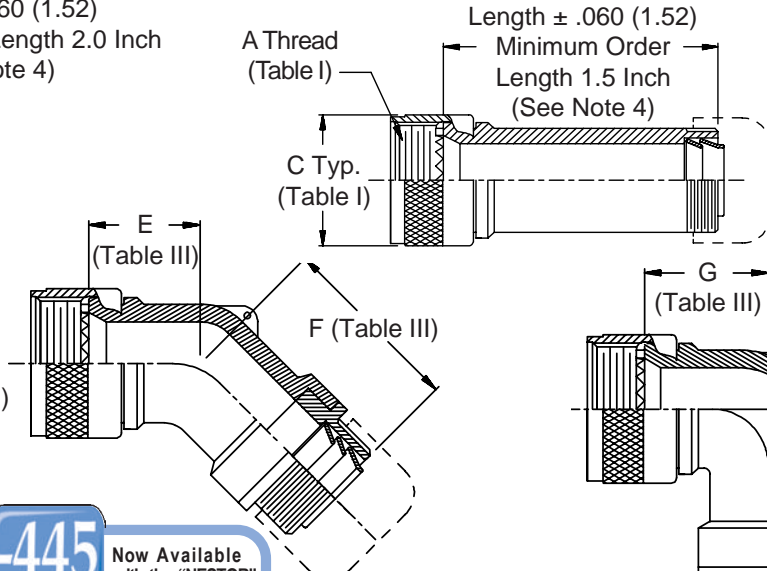

380-018
EMI/RFI Non-Environmental Backshell
with Strain Relief
Type E - Rotatable Coupling - Low Profile

**CONNECTOR
 DESIGNATORS
 A-F-H-L-S**

**ROTATABLE
 COUPLING**

**TYPE E INDIVIDUAL
 AND/OR OVERALL
 SHIELD TERMINATION**

**STYLE 2
 (STRAIGHT
 See Note 1)**

**STYLE 2
 (45° & 90°
 See Note 1)**

-445 Now Available with the "NESTOR"
 Glenair's Non-Detent, Spring-Loaded, Self-Locking Coupling. Add "-445" to Specify This AS85049 Style "N" Coupling Interface.