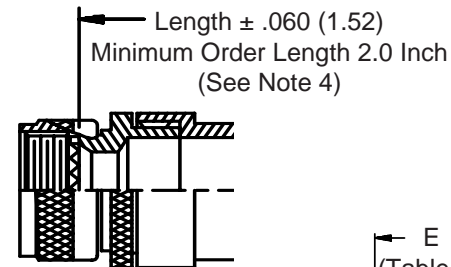

380-018
EMI/RFI Non-Environmental Backshell
with Strain Relief
Type E - Rotatable Coupling - Low Profile

**CONNECTOR
 DESIGNATORS
 A-F-H-L-S**

**ROTATABLE
 COUPLING**

**TYPE E INDIVIDUAL
 AND/OR OVERALL
 SHIELD TERMINATION**

**STYLE 2
 (STRAIGHT
 See Note 1)**

**STYLE 2
 (45° & 90°
 See Note 1)**

-445 Now Available with the "NESTOR"
 Glenair's Non-Detent, Spring-Loaded, Self-Locking Coupling. Add "-445" to Specify This AS85049 Style "N" Coupling Interface.