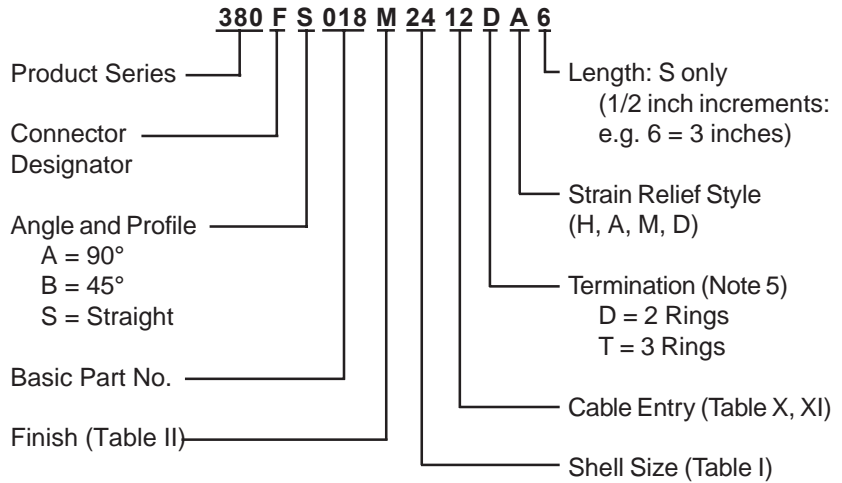

380-018
EMI/RFI Non-Environmental Backshell
with Strain Relief
Type E - Rotatable Coupling - Low Profile

**CONNECTOR
 DESIGNATORS
 A-F-H-L-S**

**ROTATABLE
 COUPLING**

**TYPE E INDIVIDUAL
 AND/OR OVERALL
 SHIELD TERMINATION**

**STYLE 2
 (STRAIGHT
 See Note 1)**

**STYLE 2
 (45° & 90°
 See Note 1)**

-445 Now Available with the "NESTOR"
 Glenair's Non-Detent, Spring-Loaded, Self-Locking Coupling. Add "-445" to Specify This AS85049 Style "N" Coupling Interface.