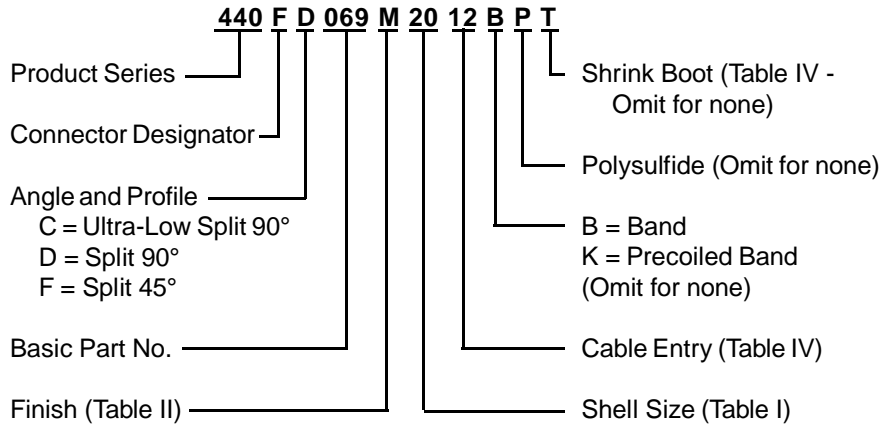

**CONNECTOR
DESIGNATORS
A-F-H-L
SELF-LOCKING
ROTATABLE
COUPLING**

**STYLE 2
(See Note 1)**