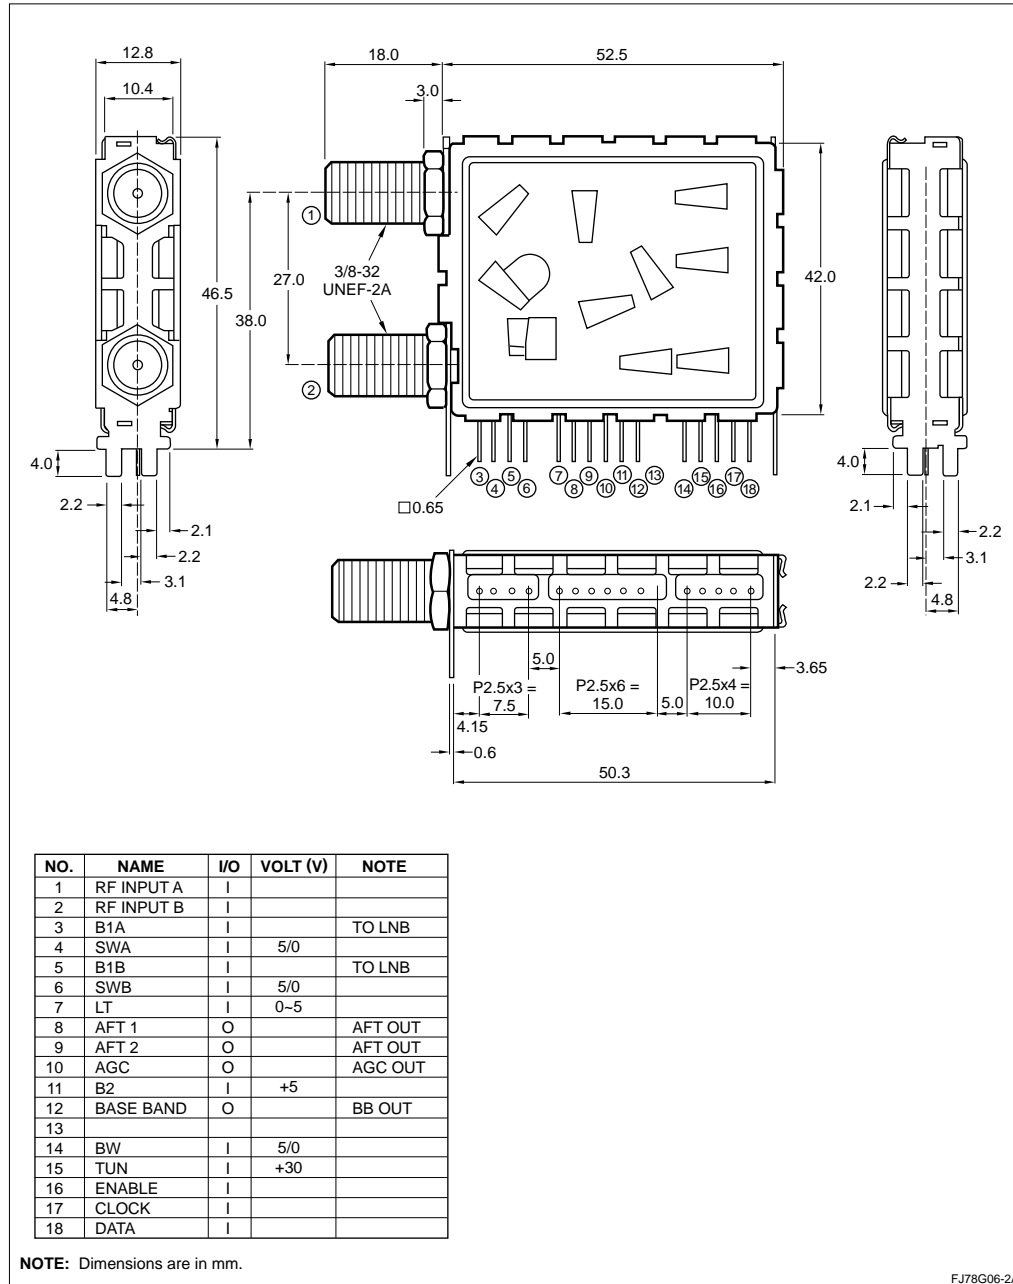

PRODUCT INFORMATION

SHARP

BSFJ78G06 MECHANICAL DIMENSIONS

Sharp Electronics Corporation Regional Sales Offices

North American Headquarters

Camas, WA
Ph (360) 834-2500
Fax (360) 834-8903

West

Irvine, CA
Ph (714) 250-0225
Fax (714) 250-0438

San Jose, CA
Ph (408) 436-4900
Fax (408) 436-0924

Central

Romeoville, IL
Ph (708) 226-2400
Fax (708) 759-8572

Auburn Hills, MI
Ph (810) 377-9220
Fax (810) 377-9222

Austin, TX
Ph (512) 349-7262
Fax (512) 349-7002

DFW Airport, TX
Ph (214) 574-5205
Fax (214) 456-0360

Houston, TX
Ph (713) 955-9909
Fax (713) 955-9910

East

Burlington, MA
Ph (617) 270-7979
Fax (617) 229-9117

Annandale, NJ
Ph (908) 713-0505
Fax (908) 713-0566

Durham, NC
Ph (919) 941-0065
Fax (919) 941-0066

Distributors

Future Electronics

Canada
Ph (514) 694-7710
Fax (514) 695-3707

Marshall Industries

El Monte, CA
Ph (800) 522-0084
Fax (818) 307-6173
URL <http://www.marshall.com>

Milgray

Farmingdale, NY
Ph (800) MILGRAY (645-4729)
Fax (516) 293-6465

Reptron

Tampa, FL
Ph (800) 659-1361
Fax (813) 854-2351

Sterling Electronics Corp.

Houston, TX
Ph (800) 745-5500
Fax (713) 629-3939

FastFax Service: 1-800-833-9437

Product Information: 1-800-642-0261

World Wide Web Site: <http://www.sharpmeg.com>

SHARP
FROM SHARP MINDS
COME SHARP PRODUCTS™