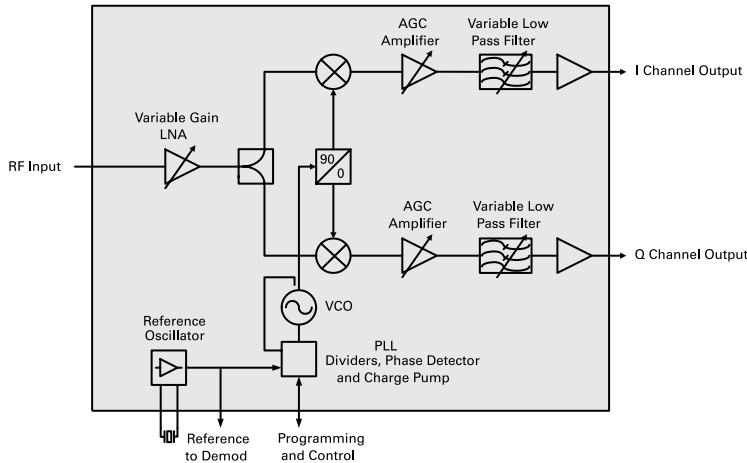

Digital Satellite Tuner RF IC

CX24108

Highly Integrated, Complete Broadband Satellite Front-End Solution

Conexant's CX24108 is our second generation direct down-conversion satellite tuner RF IC intended for high-volume digital video, audio and data receivers. When combined with the HM1221 QPSK demodulator/FEC IC, the CX24108 provides a complete broadband satellite front-end solution capable of operating from 1 to 45 Msps in the most demanding satellite environments. It is designed for 80+ transponder systems and is compatible with international standards such as DVB and DSS. The highly integrated CX24108 satellite tuner RF IC reduces DBS tuner BOM cost and simplifies RF layout.

Following the integrated LNA, the CX24108 downconverts the satellite carrier directly to baseband and provides variable baseband filtering for the I/Q signals. It also has a completely integrated local oscillator. The VCO and synthesizer are built in and do not require external resonators or varactor diodes. All of this performance is available with just a single +5V supply.

Distinguishing Features

- Single-chip RF-to-baseband satellite receiver
- Zero-IF architecture eliminates the need for image-reject filtering
- Variable baseband filters for optimal interference rejection
- Integrated LNA and LO with onboard VCO and synthesizer
- Single +5V supply

CX24108 block diagram

Product Features

- Single-chip RF-to-baseband satellite receiver
- Zero-IF architecture eliminates the need for image-reject filtering
- Integrated LNA
- Integrated LO with onboard VCO and synthesizer
- Variable baseband filters for optimal interference rejection
- Single +5V supply