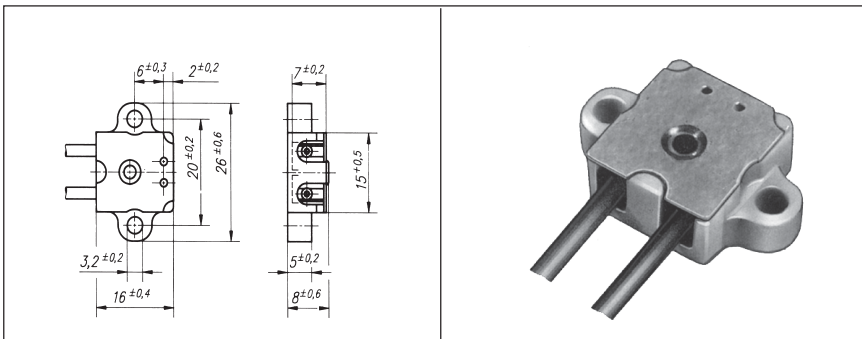

4mm Base Lampholders

H9941

Lamp Base	G-4, GU4 GZ4 (MR-11) Ceramic
Holder	
Maximum Ratings	50 Volts 10 Amps 230° C
Wire	18 AWG Stranded Teflon Insulation 140mm Wire Length
H9941-515	510mm Wire Length
H9941-M3	M-3 Threaded Mounting Inserts
H9941-M3-395	M-3 Threaded Mounting Inserts 395mm Wire Length

HX814

** REPLACES HX983 **

Lamp Base	Universal G-4, GY4, GZ4, GX5.3, G6.35, GY6.35, GZ6.35
Holder	Ceramic
Maximum Ratings	24 Volts 10 Amps 230° C
Wire	18 AWG Stranded Silicone Insulation 135mm Wire Length
H9901-180	180mm Wire Length
H9901-215	215mm Wire Length
H9901-390	390mm Wire Length

H9901 - Replaces H992

Lamp Base	G-4 GZ4, GU4 Ceramic
Holder	
Maximum Ratings	24 Volts 10 Amps 230° C
Wire	18 AWG Stranded Silicone Insulation 135mm Wire Length
H9901-180	180mm Wire Length
H9901-215	215mm Wire Length
H9901-390	390mm Wire Length

Maximum Ratings 24 Volts
4 Amps
180°C

Wire 18 AWG Stranded
Silicone Insulation
140mm Wire Length

H997

Lamp Base Holder G-4
Ceramic

Maximum Ratings 24 Volts
4 Amps
180°C

Wire 18 AWG Stranded
Silicone Insulation
145mm Wire Length