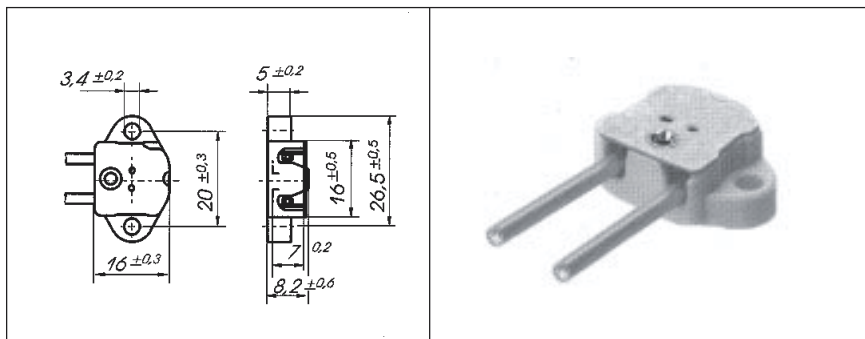

Maximum Ratings 24 Volts
4 Amps
180°C

Wire 18 AWG Stranded
Silicone Insulation
140mm Wire Length

H997

Lamp Base Holder G-4
Ceramic

Maximum Ratings 24 Volts
4 Amps
180°C

Wire 18 AWG Stranded
Silicone Insulation
145mm Wire Length

H971-M3

Lamp Base Holder G-4, GU4
GZ4 (MR-11)
Ceramic

Maximum Ratings 250 Volts
6 Amps
230°C

Wire 18 AWG Stranded
Teflon Insulation
140mm Wire Length

H977-395A

Lamp Base Holder G4, GZ4, GU4
Ceramic

Maximum Ratings 50 Volts
10 Amps
180°C