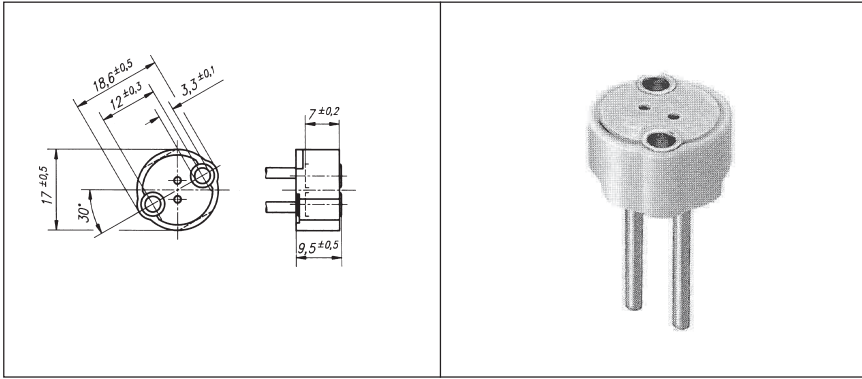

4mm Base Lampholders

H9941

Lamp Base	G-4, GU4 GZ4 (MR-11) Ceramic
Holder	
Maximum Ratings	50 Volts 10 Amps 230° C
Wire	18 AWG Stranded Teflon Insulation 140mm Wire Length
H9941-515	510mm Wire Length
H9941-M3	M-3 Threaded Mounting Inserts
H9941-M3-395	M-3 Threaded Mounting Inserts 395mm Wire Length

HX814

** REPLACES HX983 **

Lamp Base	Universal G-4, GY4, GZ4, GX5.3, G6.35, GY6.35, GZ6.35
Holder	Ceramic
Maximum Ratings	24 Volts 10 Amps 230° C
Wire	18 AWG Stranded Silicone Insulation 135mm Wire Length
H9901-180	180mm Wire Length
H9901-215	215mm Wire Length
H9901-390	390mm Wire Length

H9901 - Replaces H992

Lamp Base	G-4 GZ4, GU4 Ceramic
Holder	
Maximum Ratings	24 Volts 10 Amps 230° C
Wire	18 AWG Stranded Silicone Insulation 135mm Wire Length
H9901-180	180mm Wire Length
H9901-215	215mm Wire Length
H9901-390	390mm Wire Length

Maximum Ratings 24 Volts
4 Amps
180°C

Wire 18 AWG Stranded
Silicone Insulation
140mm Wire Length

H997

Lamp Base Holder G-4
Ceramic

Maximum Ratings 24 Volts
4 Amps
180°C

Wire 18 AWG Stranded
Silicone Insulation
145mm Wire Length