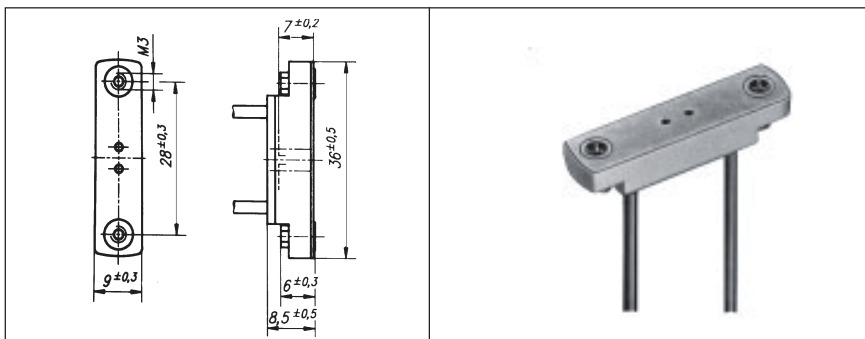

Maximum Ratings 24 Volts
4 Amps
180°C

Wire 18 AWG Stranded
Silicone Insulation
140mm Wire Length

H997

Lamp Base Holder G-4
Ceramic

Maximum Ratings 24 Volts
4 Amps
180°C

Wire 18 AWG Stranded
Silicone Insulation
145mm Wire Length

H971-M3

Lamp Base Holder G-4, GU4
GZ4 (MR-11)
Ceramic

Maximum Ratings 250 Volts
6 Amps
230°C

Wire 18 AWG Stranded
Teflon Insulation
140mm Wire Length

H977-395A

Lamp Base Holder G4, GZ4, GU4
Ceramic

Maximum Ratings 50 Volts
10 Amps
180°C