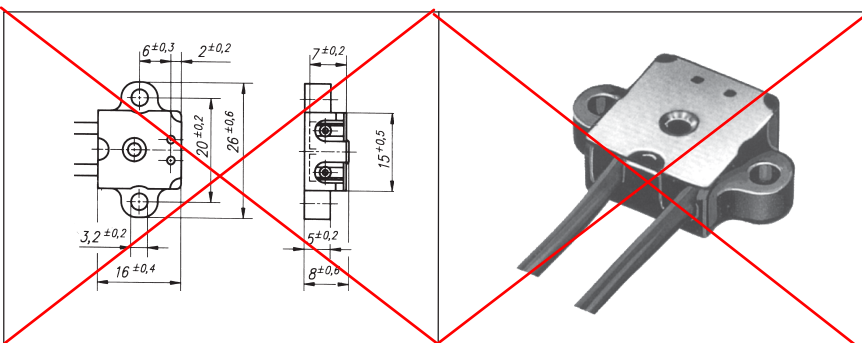

4mm Base Lampholders

H9941

Lamp Base	G-4, GU4 GZ4 (MR-11) Ceramic
Holder	
Maximum Ratings	50 Volts 10 Amps 230° C
Wire	18 AWG Stranded Teflon Insulation 140mm Wire Length
H9941-515	510mm Wire Length
H9941-M3	M-3 Threaded Mounting Inserts
H9941-M3-395	M-3 Threaded Mounting Inserts 395mm Wire Length

HX814

** REPLACES HX983 **

Lamp Base	Universal G-4, GY4, GZ4, GX5.3, G6.35, GY6.35, GZ6.35
Holder	Ceramic
Maximum Ratings	24 Volts 10 Amps 230° C
Wire	18 AWG Stranded Silicone Insulation 135mm Wire Length
H9901-180	180mm Wire Length
H9901-215	215mm Wire Length
H9901-390	390mm Wire Length

H9901 - Replaces H992

Lamp Base	G-4 GZ4, GU4 Ceramic
Holder	
Maximum Ratings	24 Volts 10 Amps 230° C
Wire	18 AWG Stranded Silicone Insulation 135mm Wire Length
H9901-180	180mm Wire Length
H9901-215	215mm Wire Length
H9901-390	390mm Wire Length

Maximum Ratings 24 Volts
4 Amps
180°C

Wire 18 AWG Stranded
Silicone Insulation
140mm Wire Length

H997

Lamp Base Holder G-4
Ceramic

Maximum Ratings 24 Volts
4 Amps
180°C

Wire 18 AWG Stranded
Silicone Insulation
145mm Wire Length