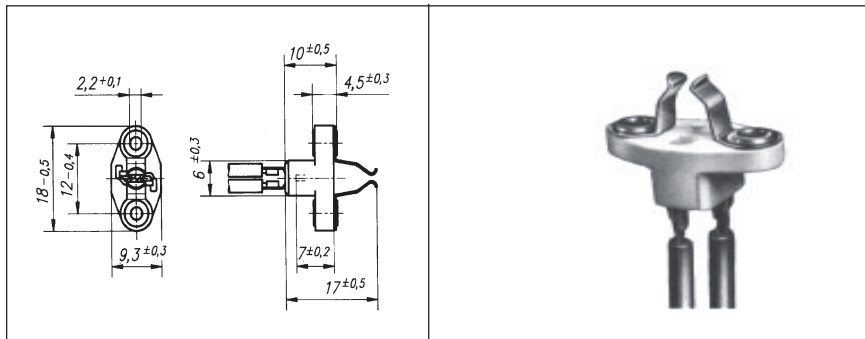

H9901 - Replaces H992

Lamp Base	G-4 GZ4, GU4 Ceramic
Holder	
Maximum Ratings	24 Volts 10 Amps 230° C
Wire	18 AWG Stranded Silicone Insulation 135mm Wire Length
H9901-180	180mm Wire Length
H9901-215	215mm Wire Length
H9901-390	390mm Wire Length

H992 Discontinued

Lamp Base	G-4
Holder	Heat Resistant Phenolic Plastic
Maximum Ratings	24 Volts 10 Amps 180° C
Wire	18 AWG Stranded Silicone Insulation 135mm Wire Length

4mm Base Lampholders

H973

Lamp Base Holder G-4
Ceramic

Maximum Ratings 24 Volts
4 Amps
180°C

Wire 18 AWG Stranded
Silicone Insulation
140mm Wire Length

H997

Lamp Base Holder G-4
Ceramic

Maximum Ratings 24 Volts
4 Amps
180°C

Wire 18 AWG Stranded
Silicone Insulation
145mm Wire Length