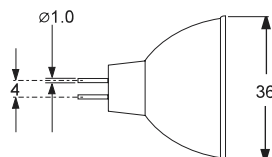

H971-M3

Lamp Base Holder G-4, GU4
GZ4 (MR-11)
Ceramic

Maximum Ratings 250 Volts
6 Amps
230°C

Wire 18 AWG Stranded
Teflon Insulation
140mm Wire Length

H977-395A

Lamp Base Holder G4, GZ4, GU4
Ceramic

Maximum Ratings 50 Volts
10 Amps
180°C

Wire 18 AWG Stranded
Silicone Insulation
395mm Wire Length with
round clip terminations

G-4 lamp
base dimensions

GZ4 (MR11)
lamp base dimensions

Telephone: 781-935-4442
Fax: 781-938-5867

sales@gilway.com
www.gilway.com