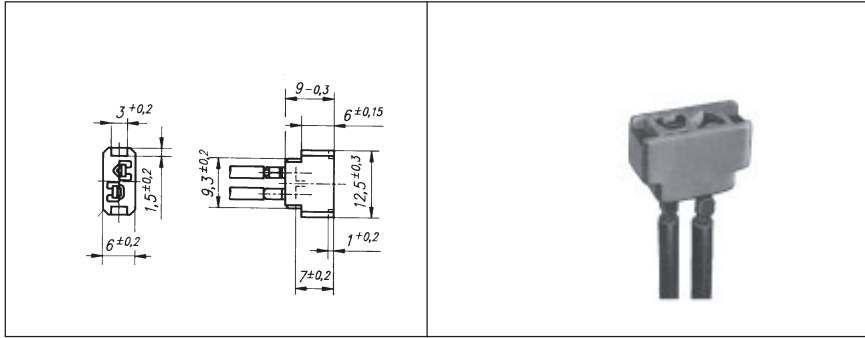

4mm Base Lampholders

H973

Lamp Base Holder G-4
Ceramic

Maximum Ratings 24 Volts
4 Amps
180°C

Wire 18 AWG Stranded
Silicone Insulation
140mm Wire Length