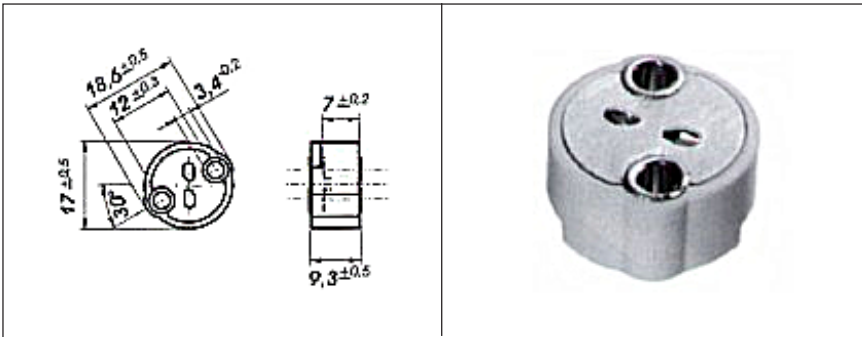

4mm Base Lampholders

H9941

Lamp Base	G-4, GU4 GZ4 (MR-11) Ceramic
Holder	
Maximum Ratings	50 Volts 10 Amps 230° C
Wire	18 AWG Stranded Teflon Insulation 140mm Wire Length
H9941-515	510mm Wire Length
H9941-M3	M-3 Threaded Mounting Inserts
H9941-M3-395	M-3 Threaded Mounting Inserts 395mm Wire Length

HX814

** REPLACES HX983 **

Lamp Base	Universal G-4, GY4, GZ4, GX5.3, G6.35, GY6.35, GZ6.35
Holder	Ceramic
Maximum Ratings	24 Volts 10 Amps 230° C
Wire	18 AWG Stranded Silicone Insulation 135mm Wire Length
H9901-180	180mm Wire Length
H9901-215	215mm Wire Length
H9901-390	390mm Wire Length

H9901 - Replaces H992

Lamp Base	G-4 GZ4, GU4 Ceramic
Holder	
Maximum Ratings	24 Volts 10 Amps 230° C
Wire	18 AWG Stranded Silicone Insulation 135mm Wire Length
H9901-180	180mm Wire Length
H9901-215	215mm Wire Length
H9901-390	390mm Wire Length

Maximum Ratings 24 Volts
4 Amps
180°C

Wire 18 AWG Stranded
Silicone Insulation
140mm Wire Length

H997

Lamp Base Holder G-4
Ceramic

Maximum Ratings 24 Volts
4 Amps
180°C

Wire 18 AWG Stranded
Silicone Insulation
145mm Wire Length