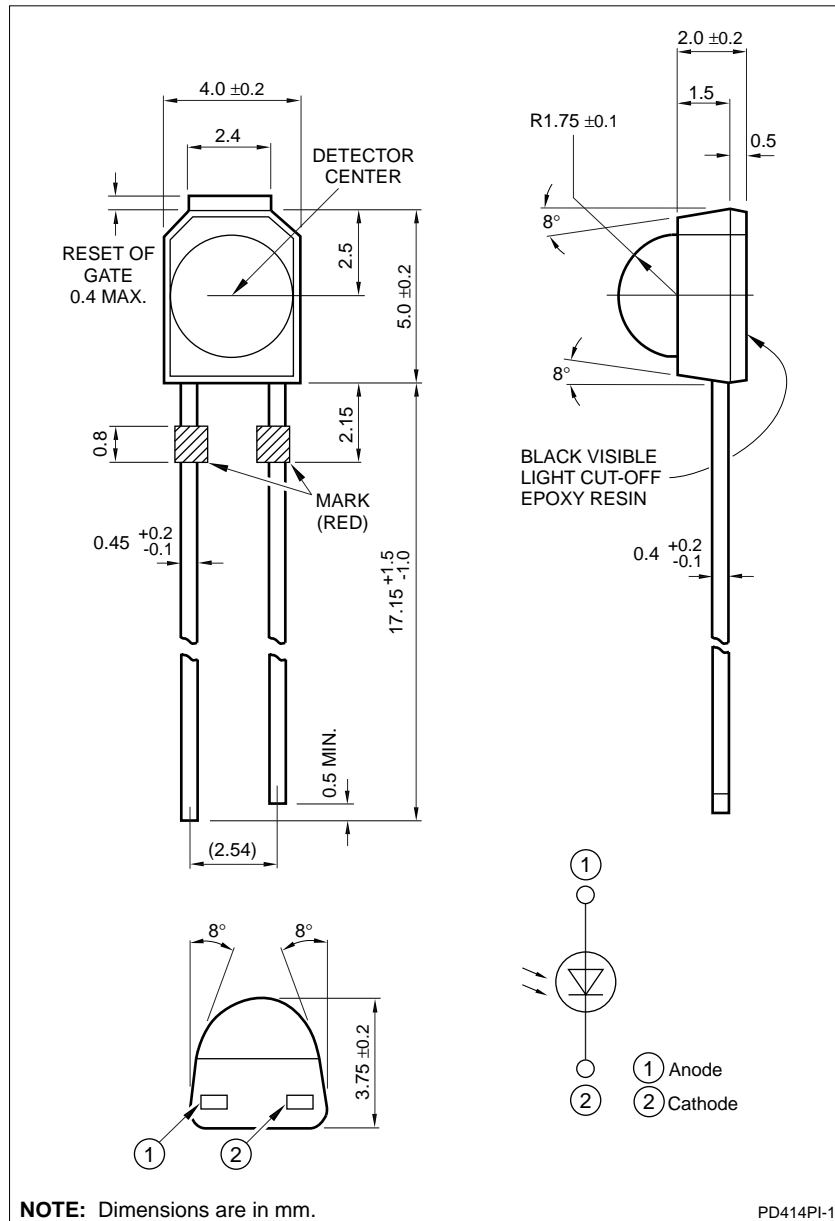

OUTLINE DIMENSIONS

SHARP Microelectronics of the Americas Regional Sales Offices

North American Headquarters
Camas, WA
Ph (360) 834-2500
Fax (360) 834-8903

West
Irvine, CA
Ph (714) 250-0225
Fax (714) 250-0438
San Jose, CA
Ph (408) 436-4900
Fax (408) 436-0924

Central
Romeoville, IL
Ph (708) 226-2400
Fax (708) 759-8572
Auburn Hills, MI
Ph (810) 377-9220
Fax (810) 377-9222
Austin, TX
Ph (512) 349-7262
Fax (512) 349-7002
DFW Airport, TX
Ph (214) 574-5205
Fax (214) 456-0360
Houston, TX
Ph (713) 955-9909
Fax (713) 955-9910

East
Burlington, MA
Ph (617) 270-7979
Fax (617) 229-9117
Annadale, NJ
Ph (908) 713-0505
Fax (908) 713-0566
Durham, NC
Ph (919) 941-0065
Fax (919) 941-0066

Distributors

Future Electronics
Canada
Ph (514) 694-7710
Fax (514) 695-3707

Marshall Industries
El Monte, CA
Ph (800) 522-0084
Fax (818) 307-6173
URL <http://www.marshall.com>

Milgray
Farmindale, NY
Ph (800) MILGRAY (645-4729)
Fax (516) 293-6465

Reptron
Tampa, FL
Ph (800) 659-1361
Fax (813) 854-2351

Sterling Electronics Corp.
Houston, TX
Ph (800) 745-5500
Fax (713) 629-3939

IrDA is a registered name of the InfraRed Data Association.

FastFax Service: 1-800-833-9437

Product Information: 1-800-642-0261

World Wide Website: <http://www.sharpsma.com>