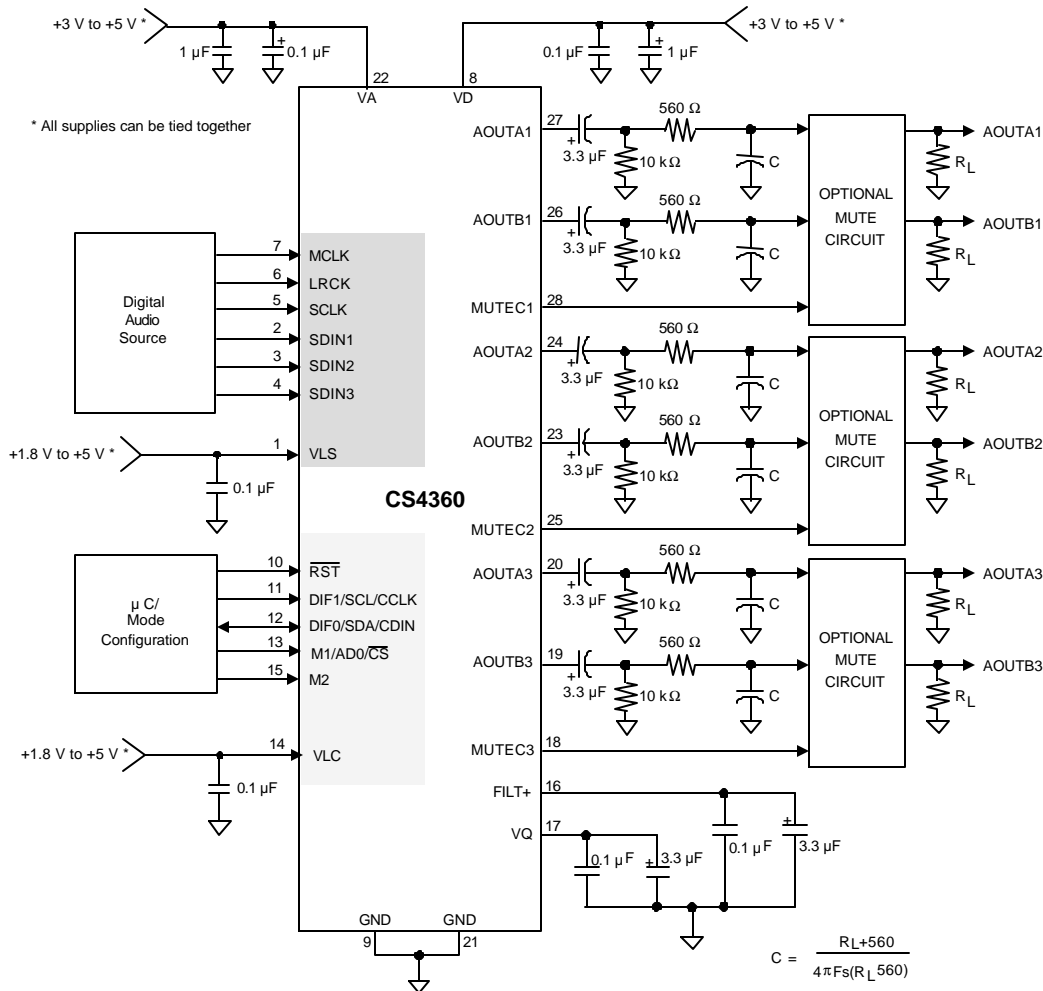

Errata: CS4360 Data Sheet Correction

(Reference CS4360 Data Sheet revision DS517PP1 dated FEB '01)

Corrections to the Typical Connection Diagram (Figure 4)

Contacting Cirrus Logic Support:

For a complete listing of Direct Sales, Distributor, and Sales Representative contacts, visit the Cirrus Logic web site at: <http://www.cirrus.com/corporate/contacts/sales.cfm> or email: proaudio@crystal.com